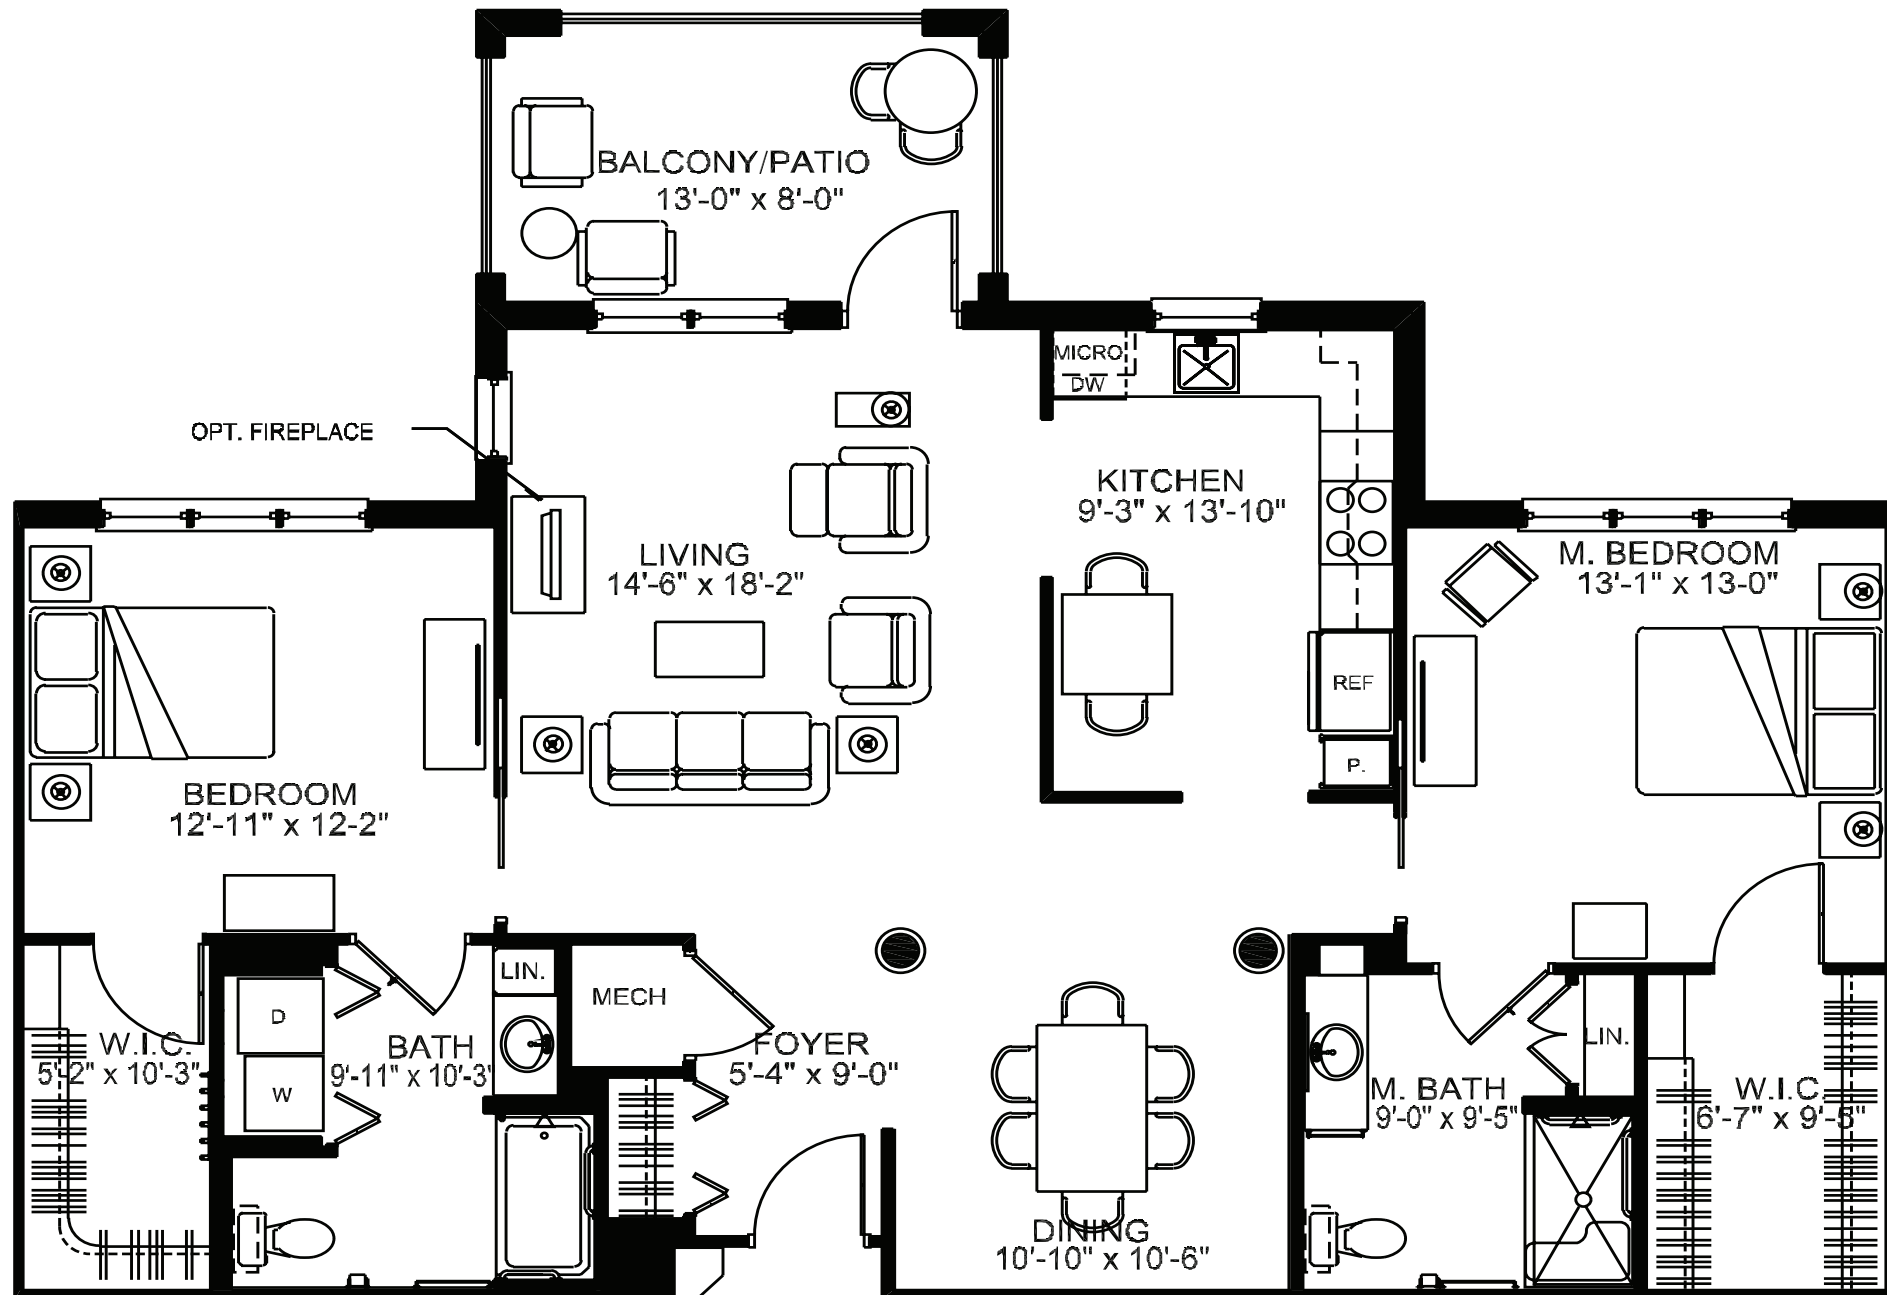

The Highland

2-Bedroom, 2-Bath • 1,311 Square Feet

Actual square footage and design may vary.