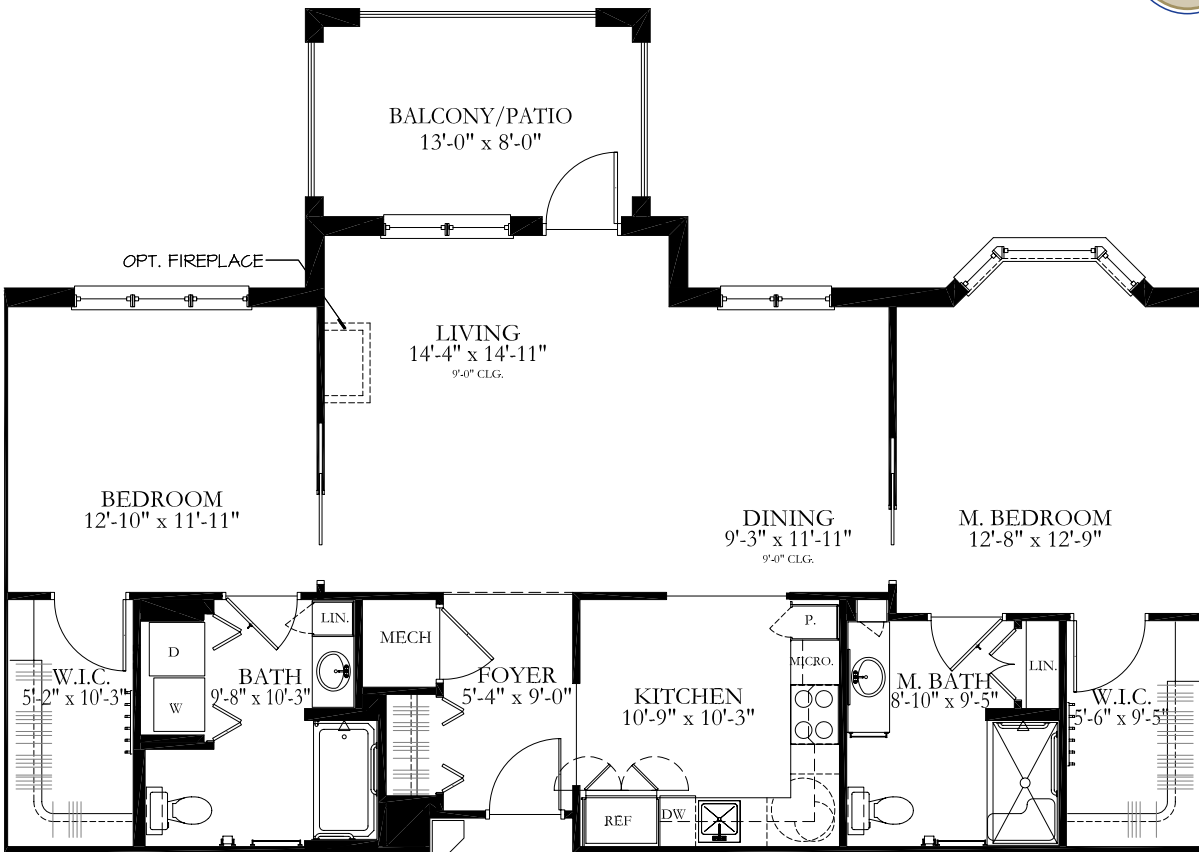

The Dayton

2-Bedroom, 2-Bath • 1,185 Square Feet

Actual square footage and design may vary.