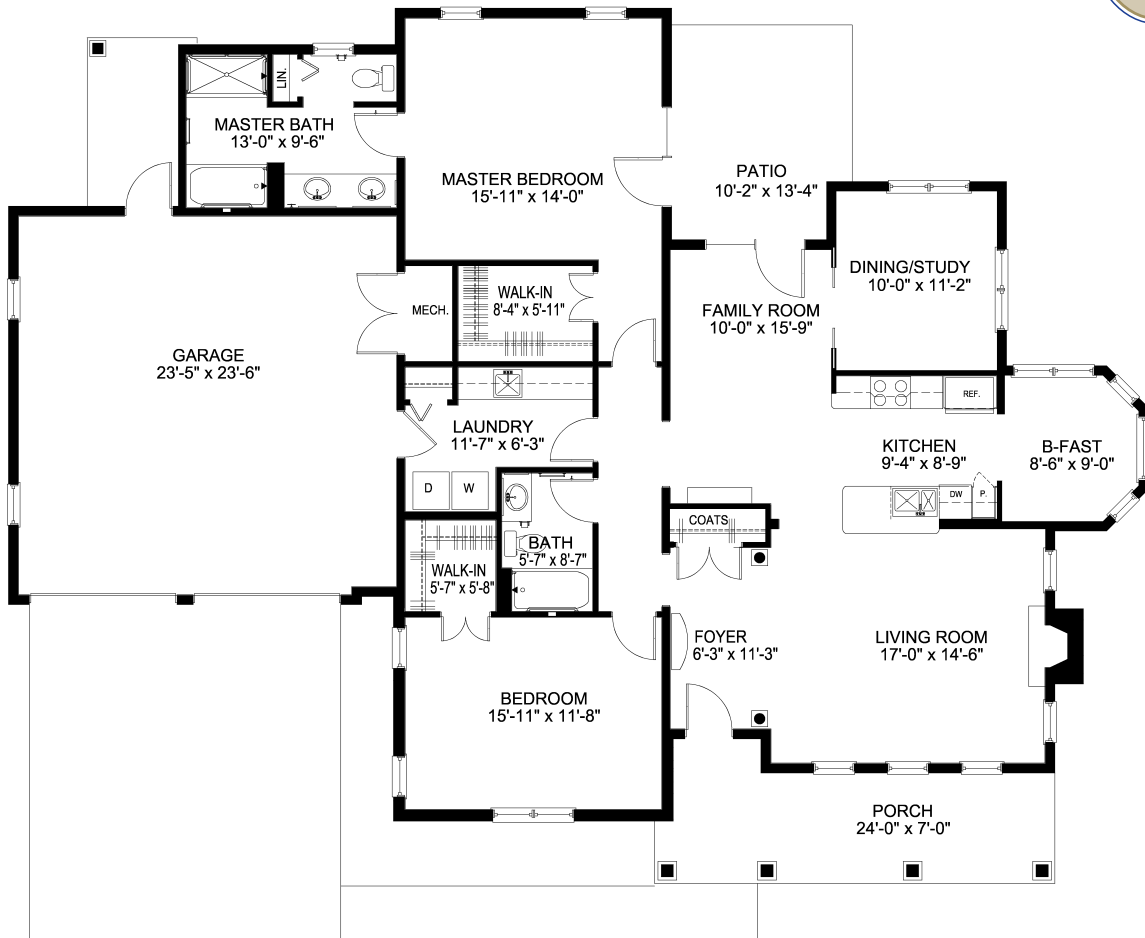

# Elkridge

2-Bedroom, 2-Bath • 1,724 Square Feet

Actual square footage and design may vary.