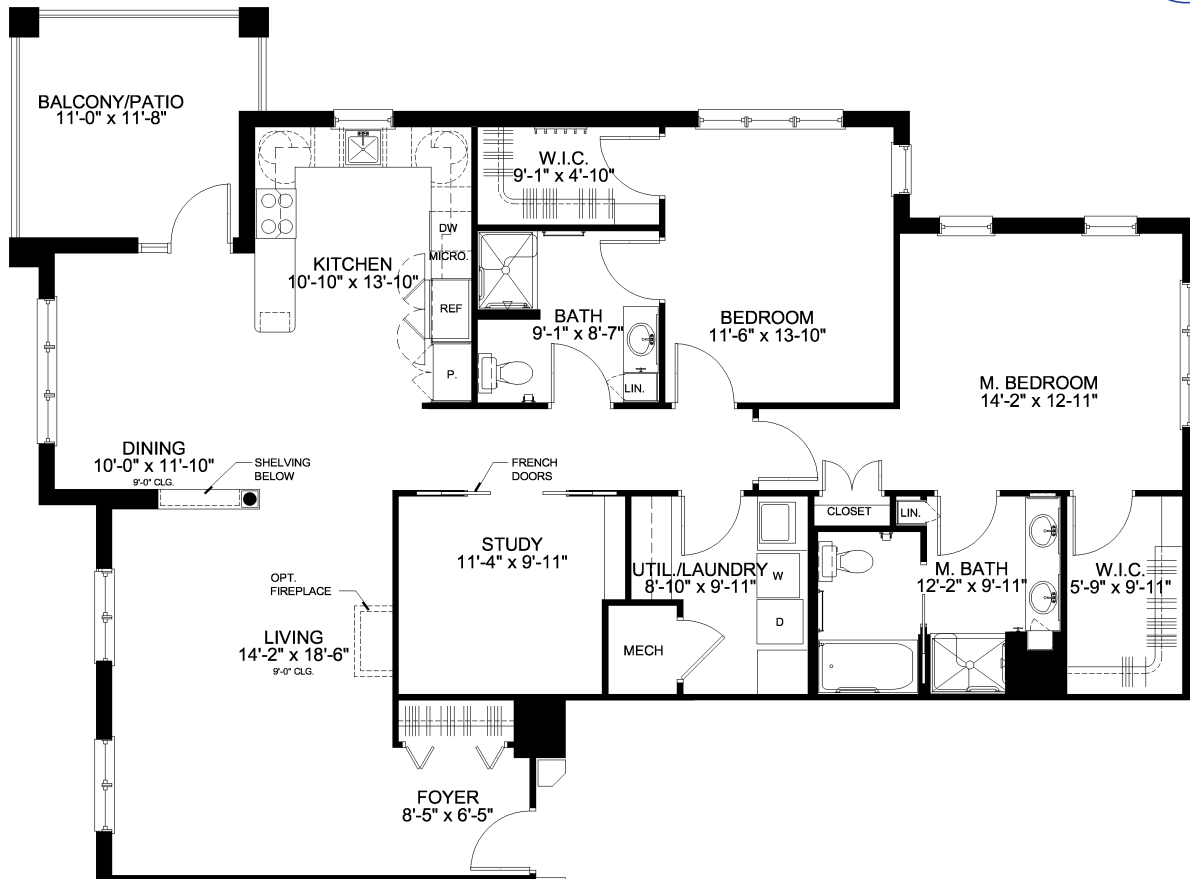

# The Glenwood

2-Bedroom with Den, 2-Bath • 1,678 Square Feet

Actual square footage and design may vary.