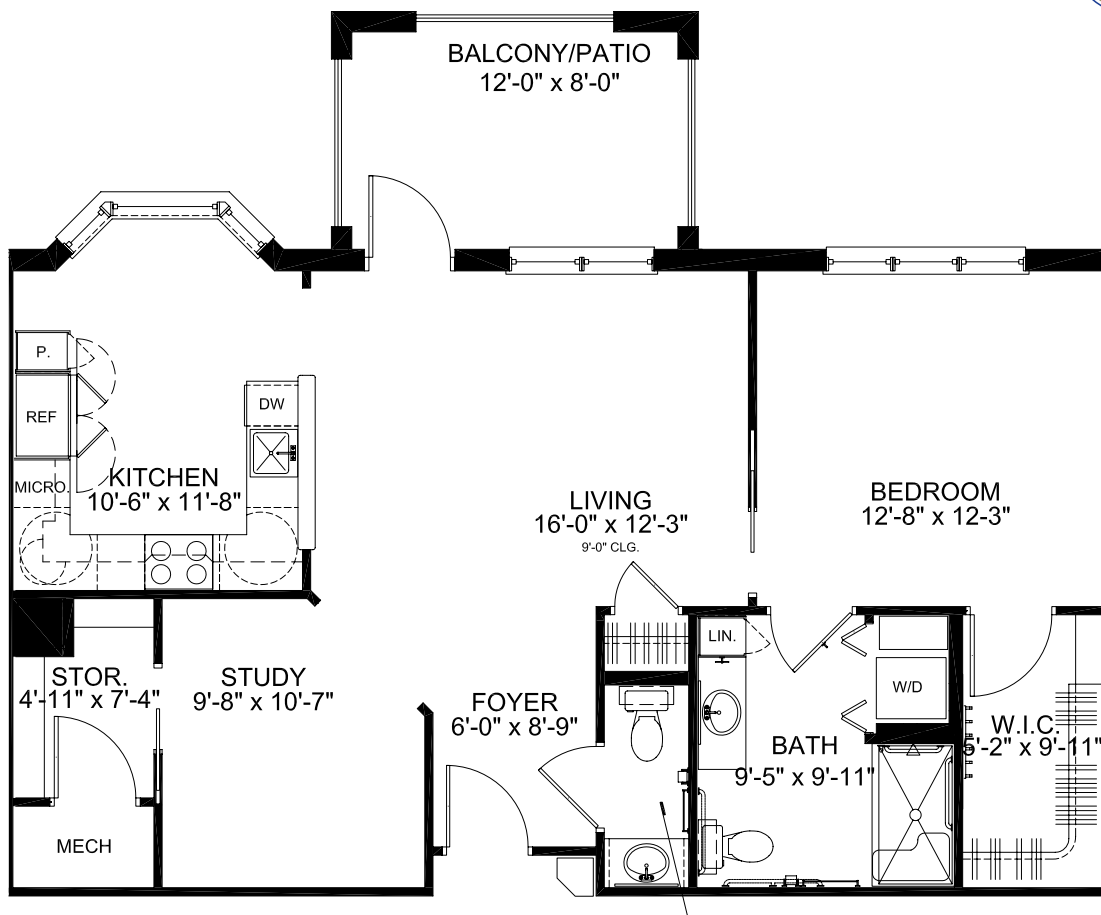

# The Snowden

1-Bedroom with Den, 1 1/2-Bath • 915 Square Feet

Actual square footage and design may vary.