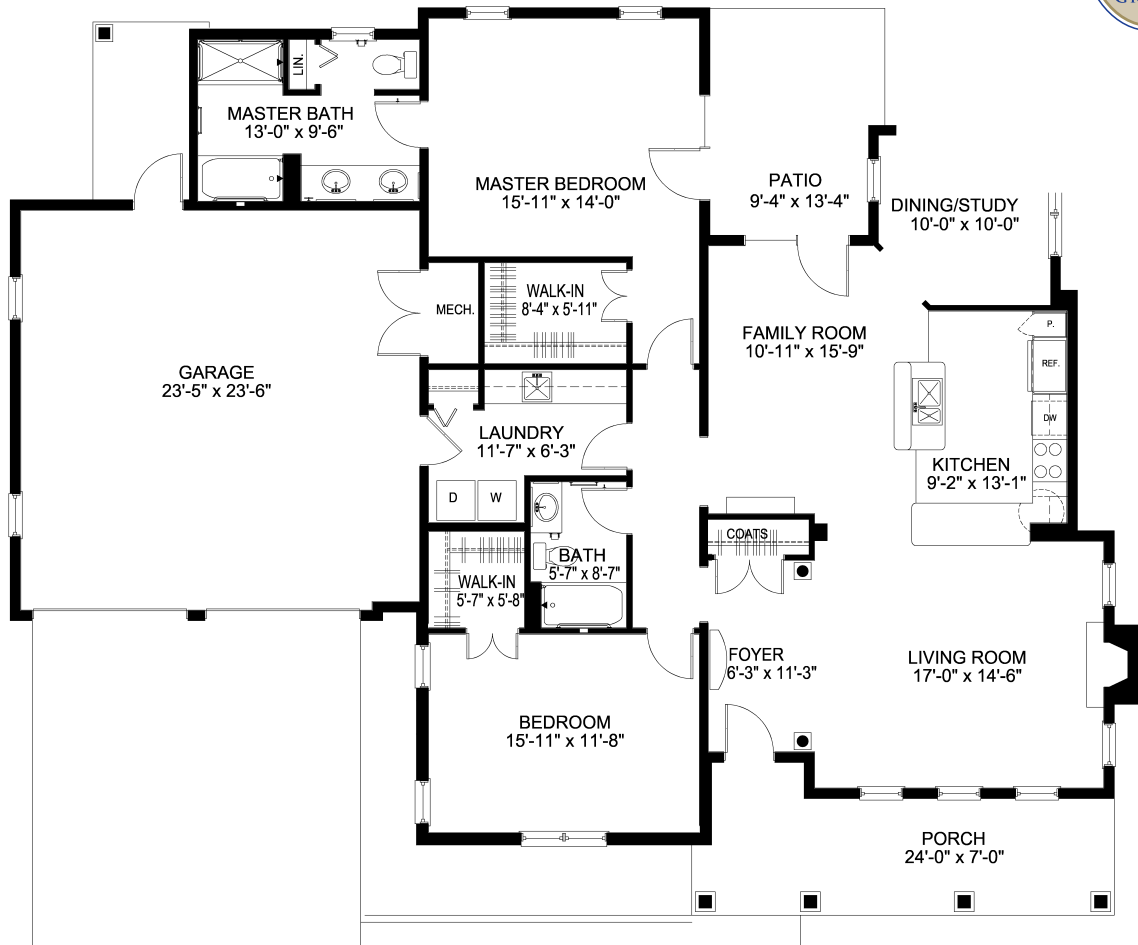

Woodstock

2-Bedroom, 2-Bath • 1,654 Square Feet

Actual square footage and design may vary.