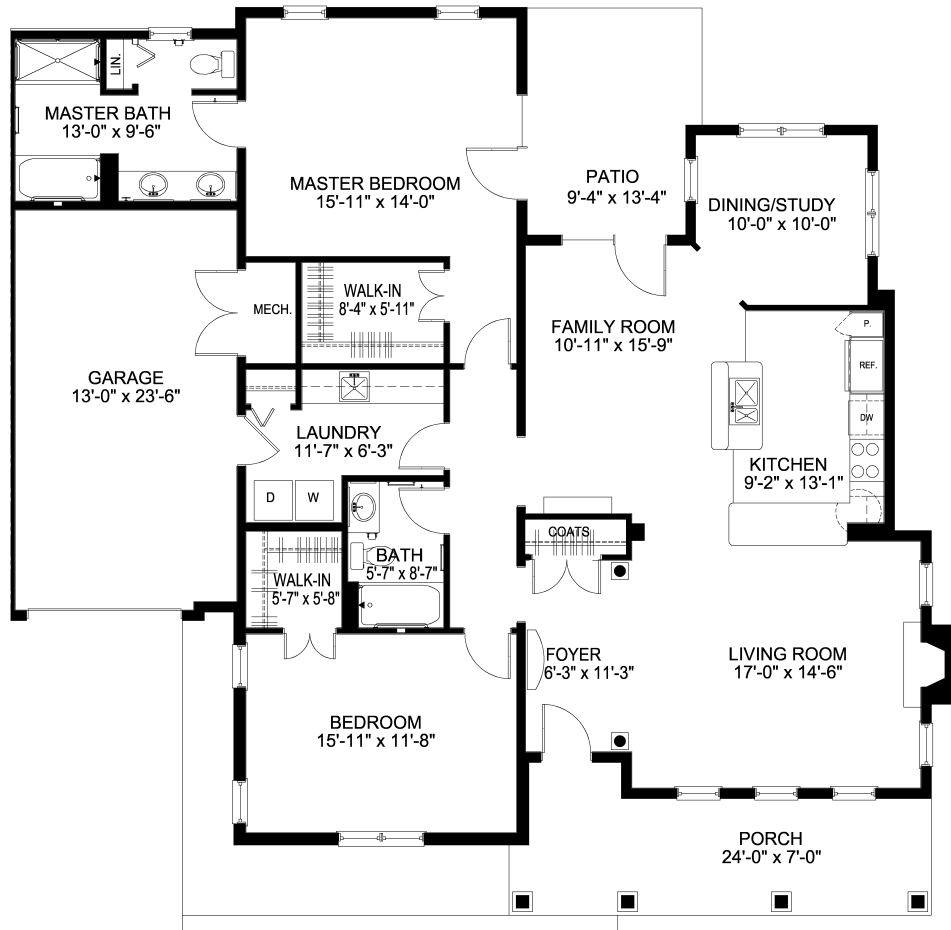

Woodstock - Duplex

2-Bedroom, 2-Bath • 1,654 Square Feet

Actual square footage and design may vary.