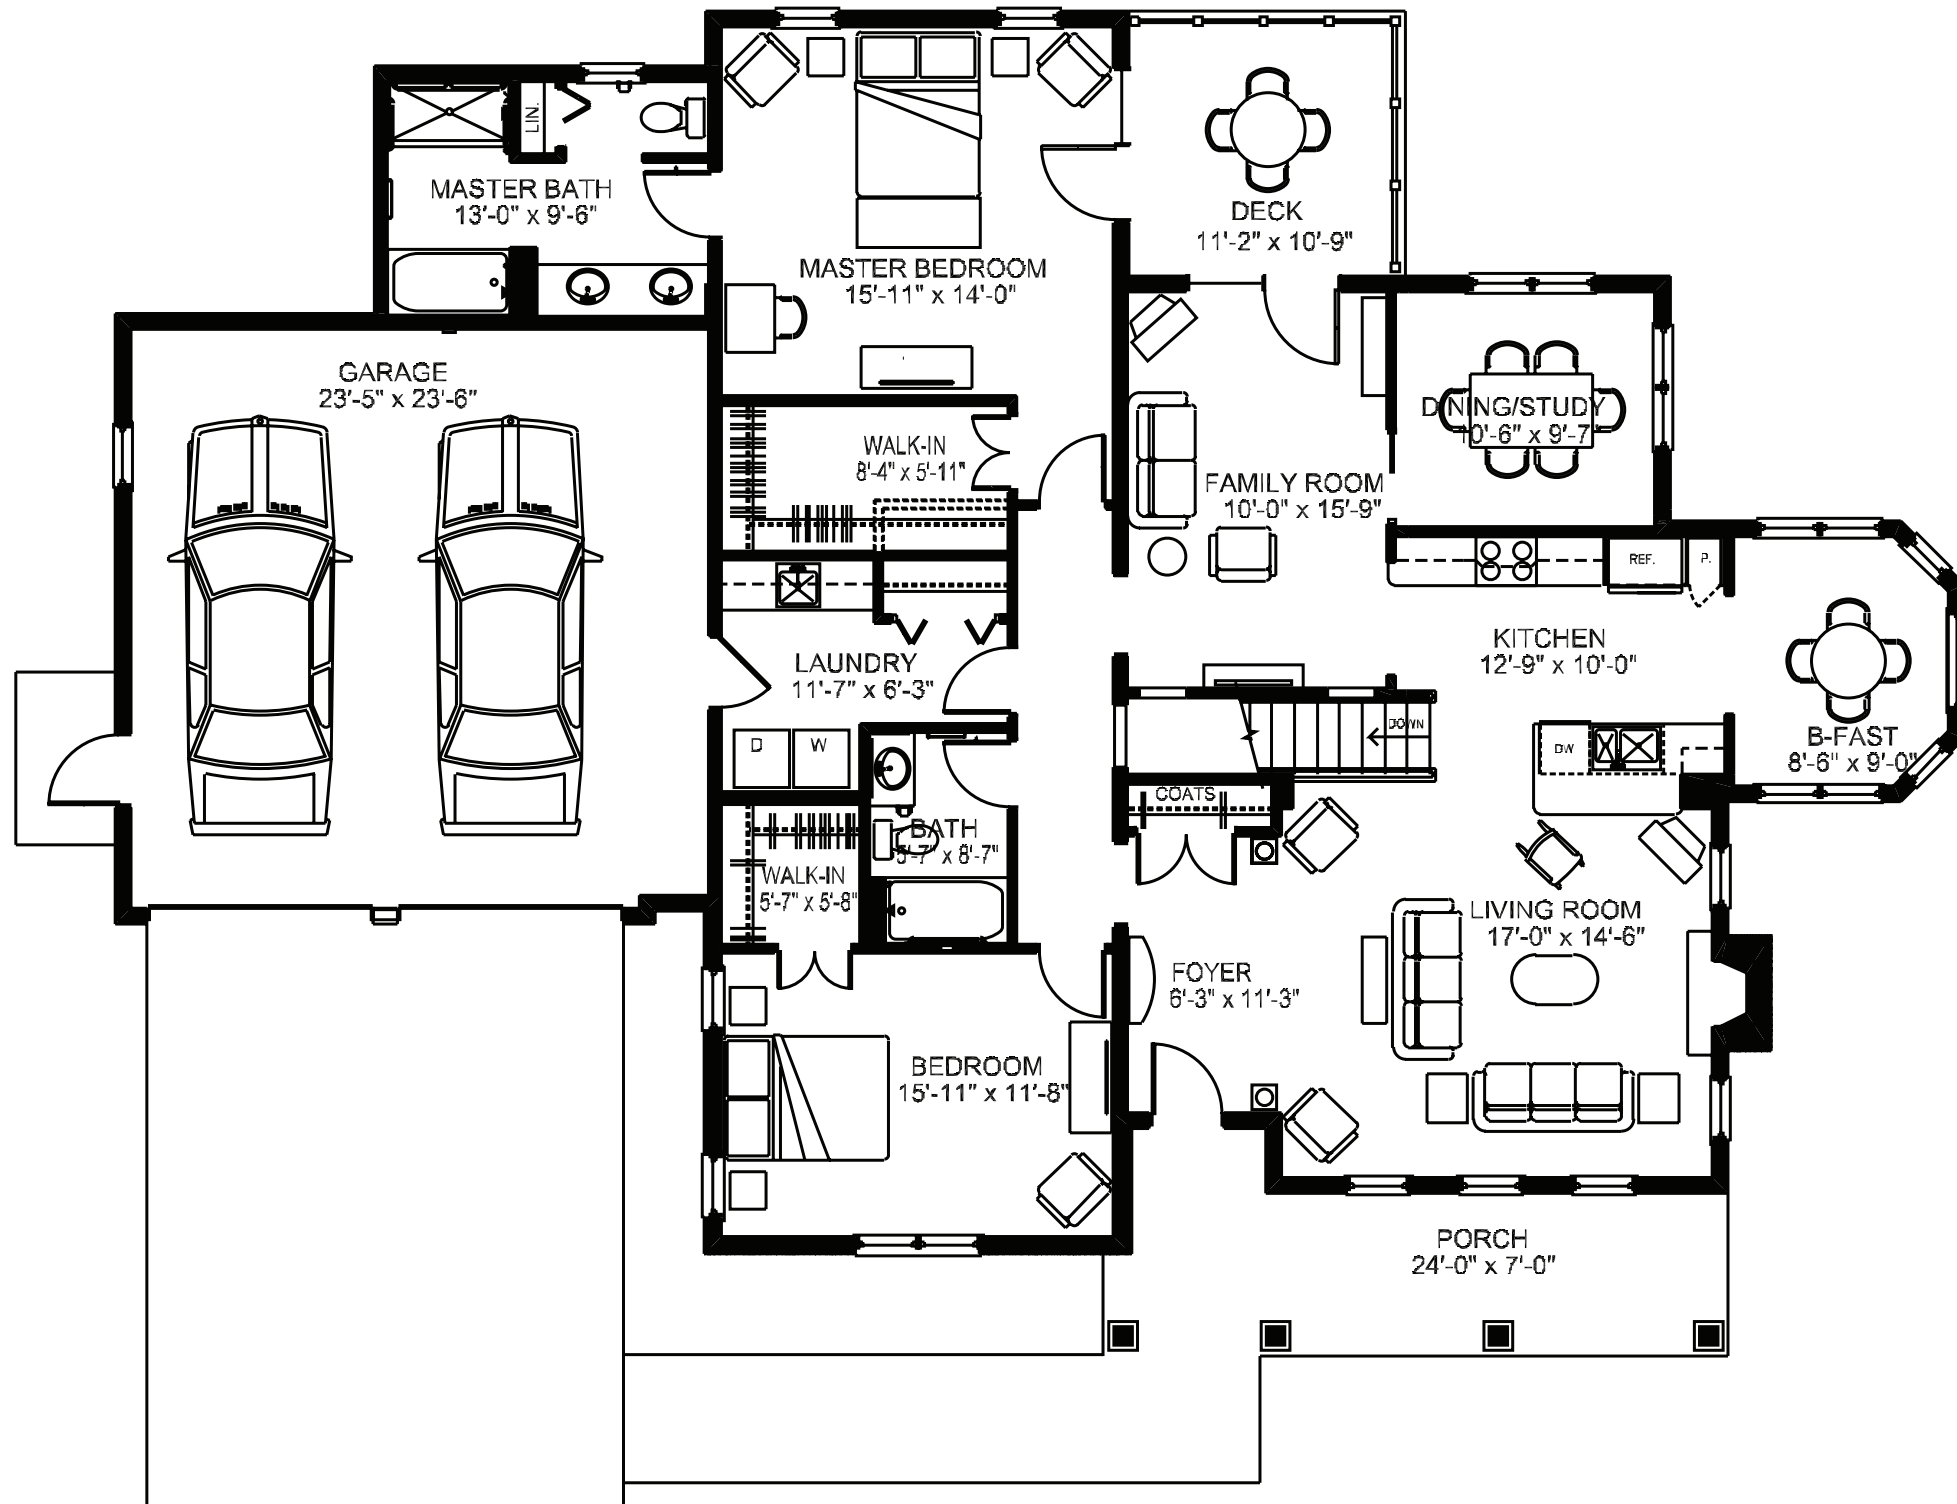

The Elkridge

2-Bedroom with Unfinished Basement, 2-Bath • 1,832 Square Feet

Actual square footage and design may vary.