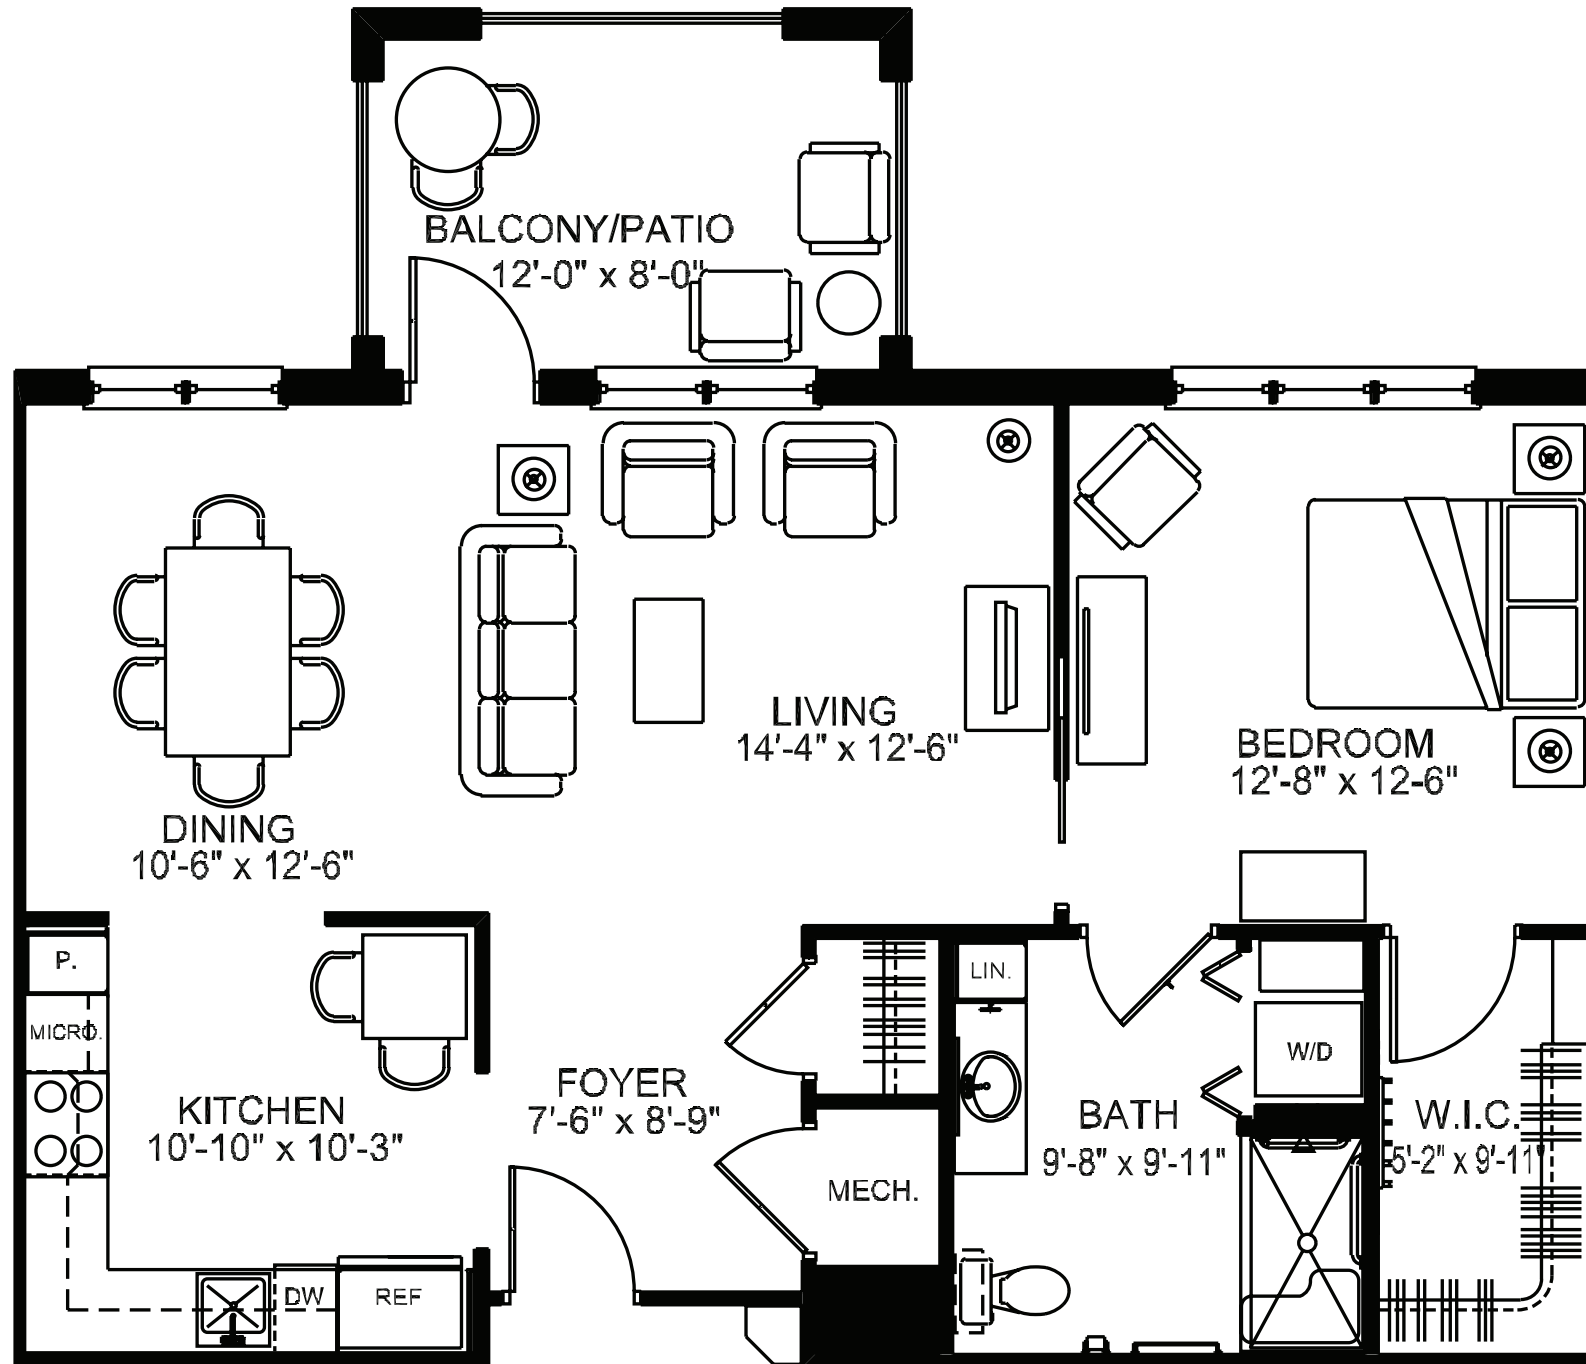

The Oakland

1-Bedroom, 1-Bath • 862 Square Feet

Actual square footage and design may vary.