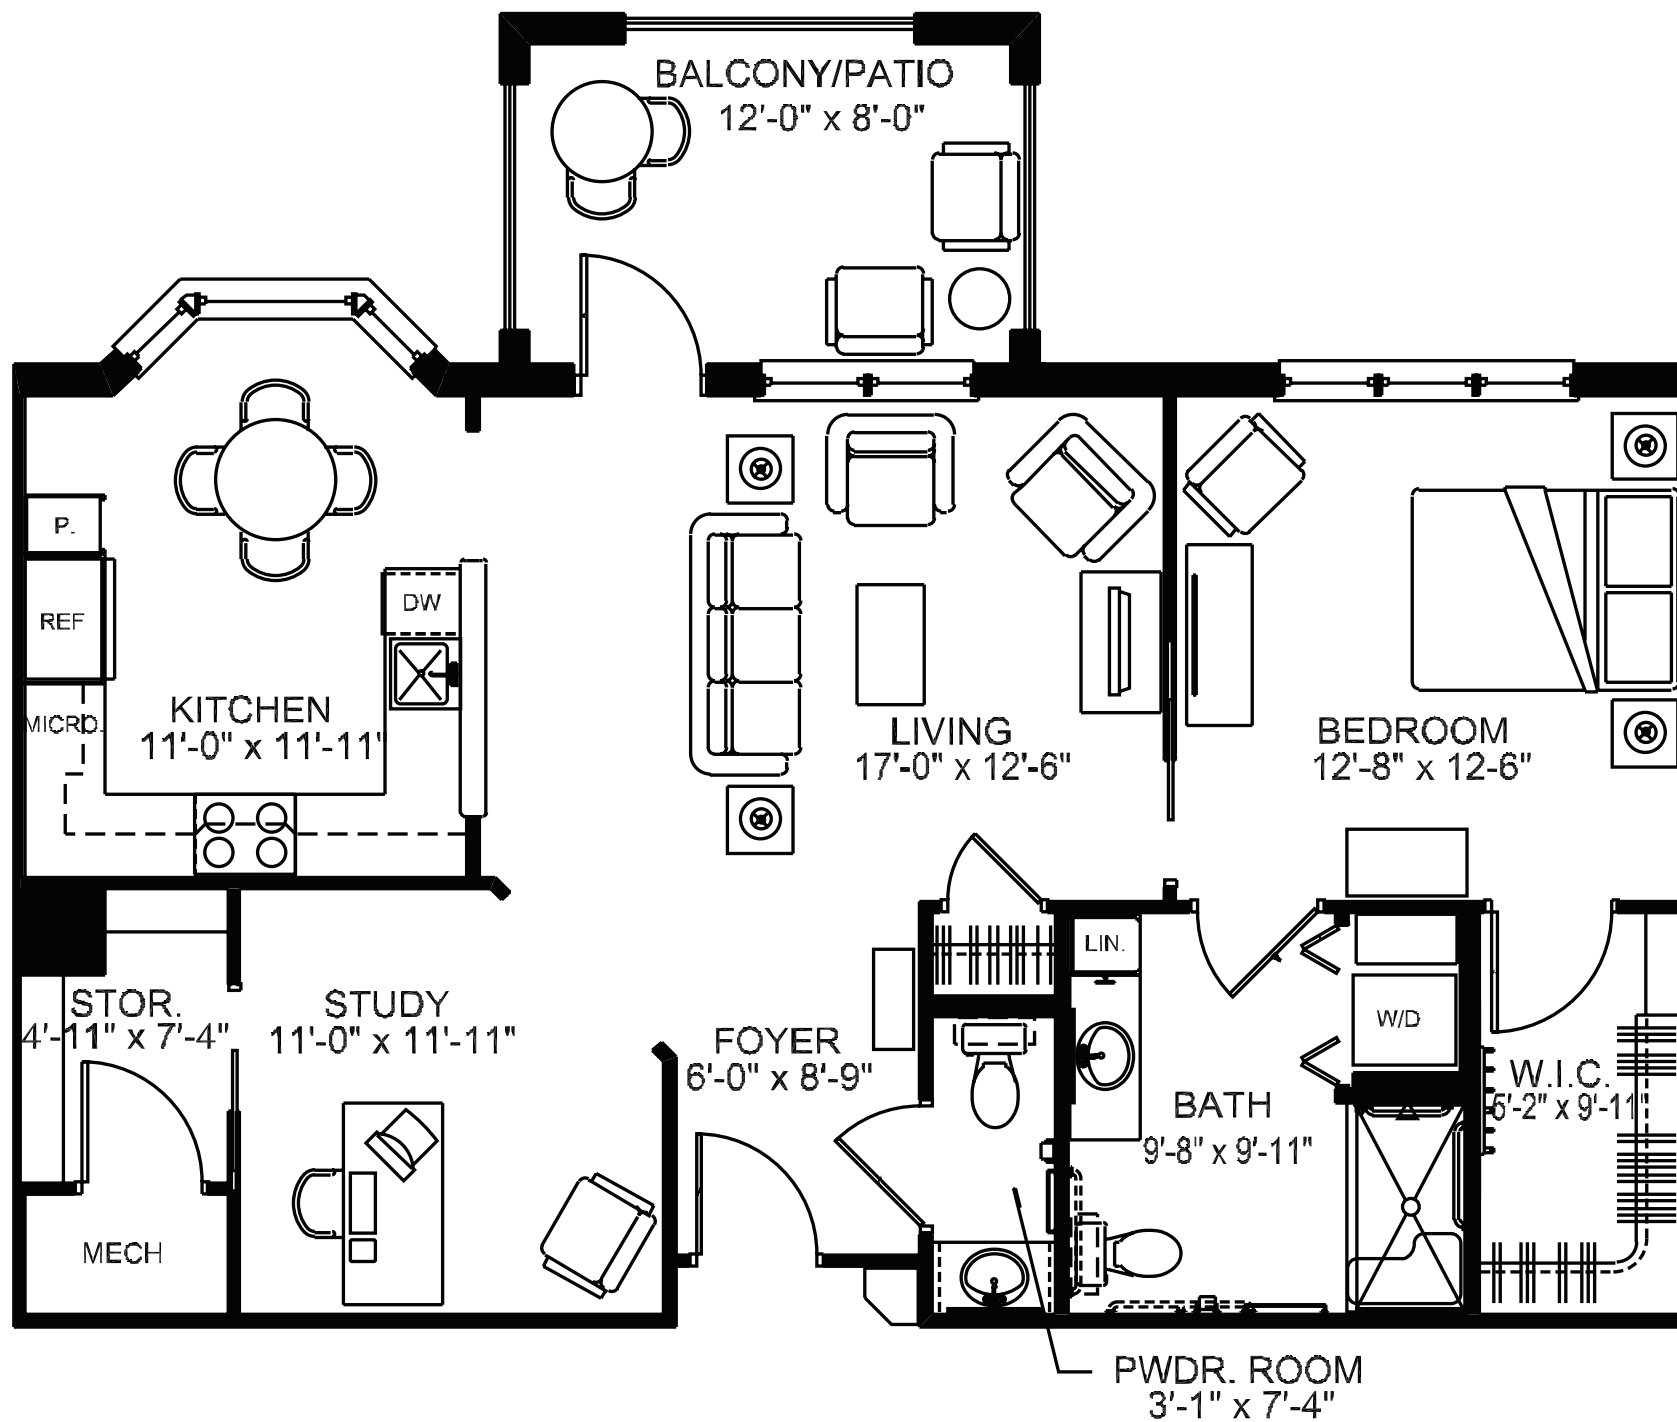

The Snowden

1-Bedroom with Den, 1 1/2-Bath • 958 Square Feet

Actual square footage and design may vary.