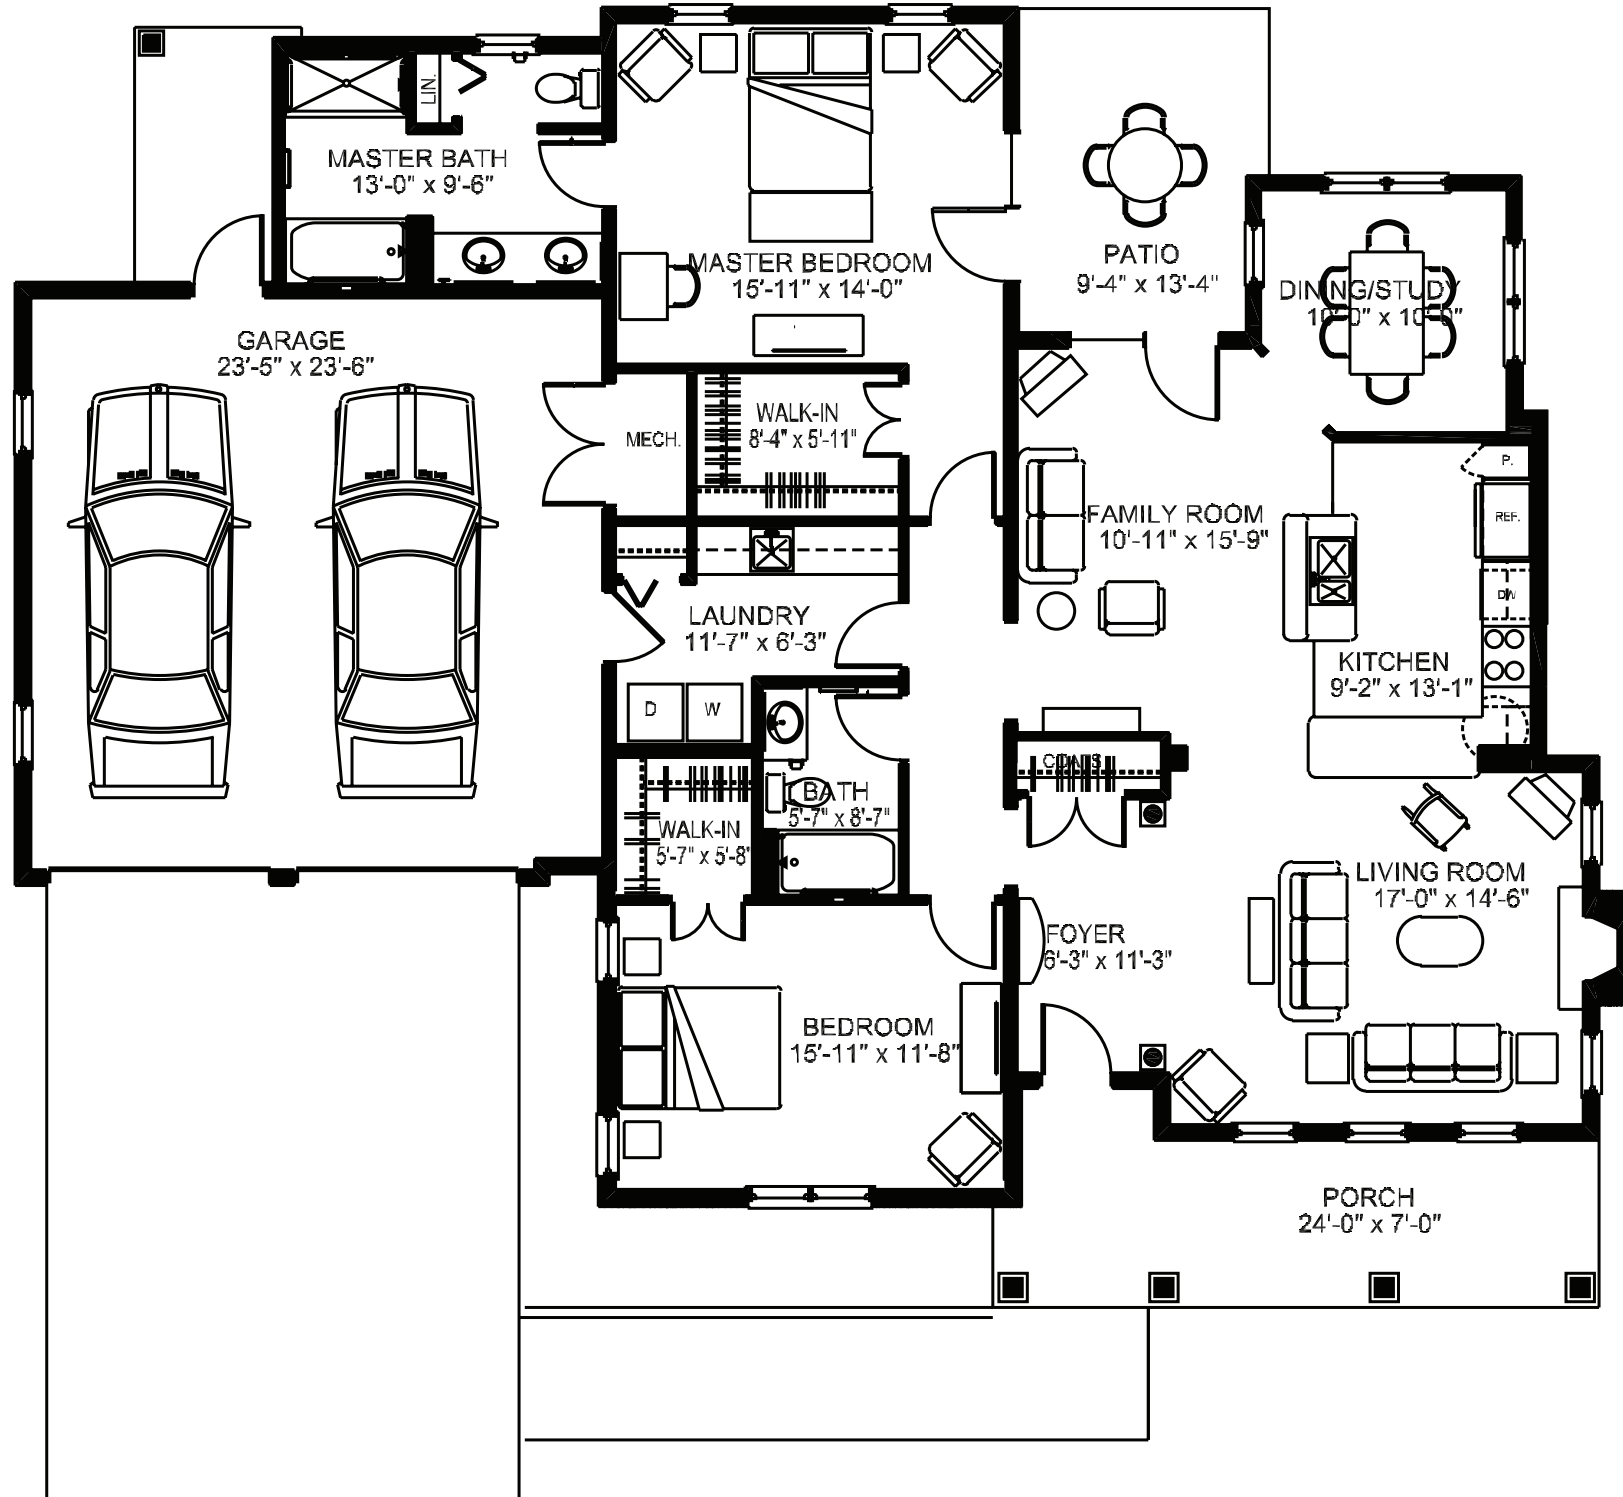

The Woodstock

2-Bedroom, 2-Bath • 1,654 Square Feet

Actual square footage and design may vary.