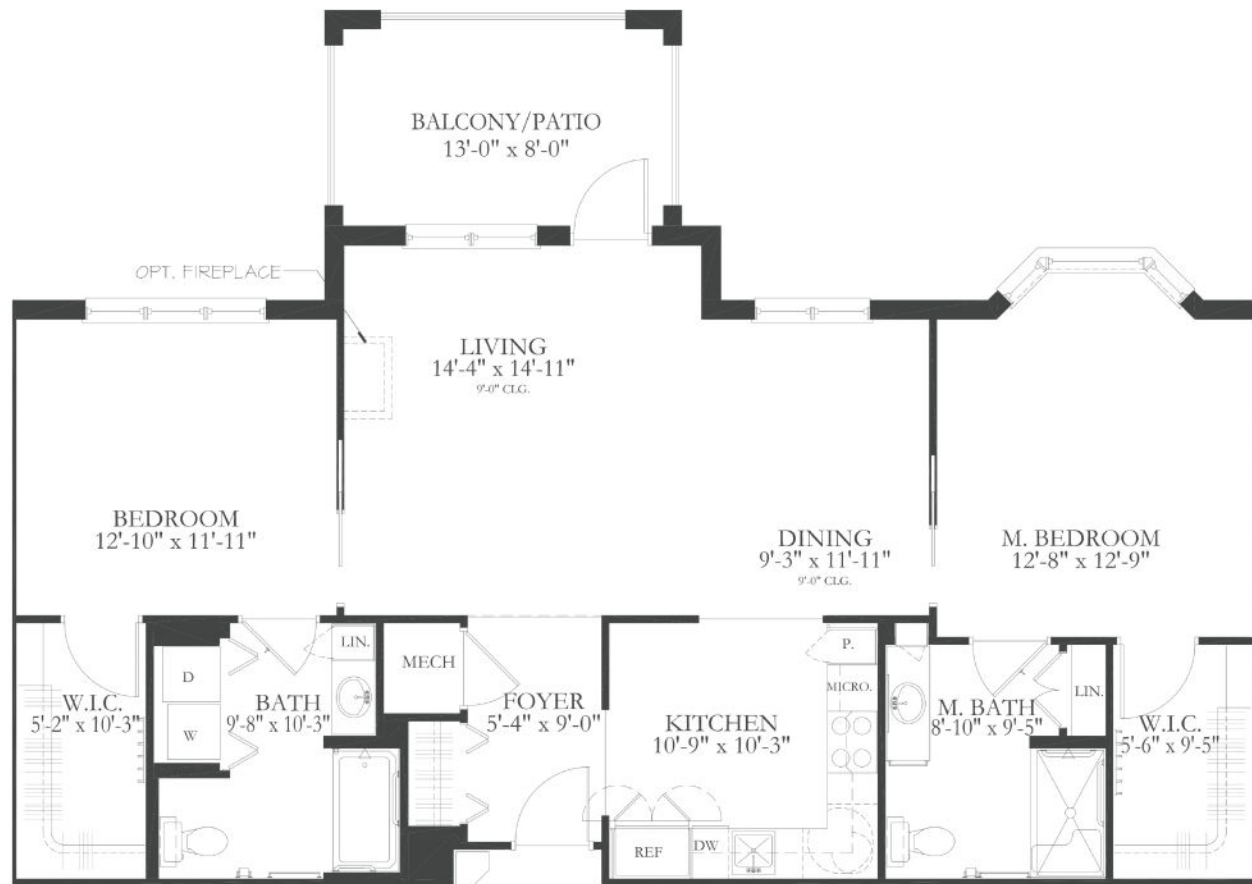

The Dayton

Apartment Home

2-Bedroom • 2-Bath • 1,185 sq. ft.

9000 Fathers Legacy | Ellicott City, MD 21042 | www.MillersGrant.org | 410-465-2005

Miller's Grant participates with Howard County in the Moderate Income Housing Unit Program. *Actual design, dimensions and square footage may vary.