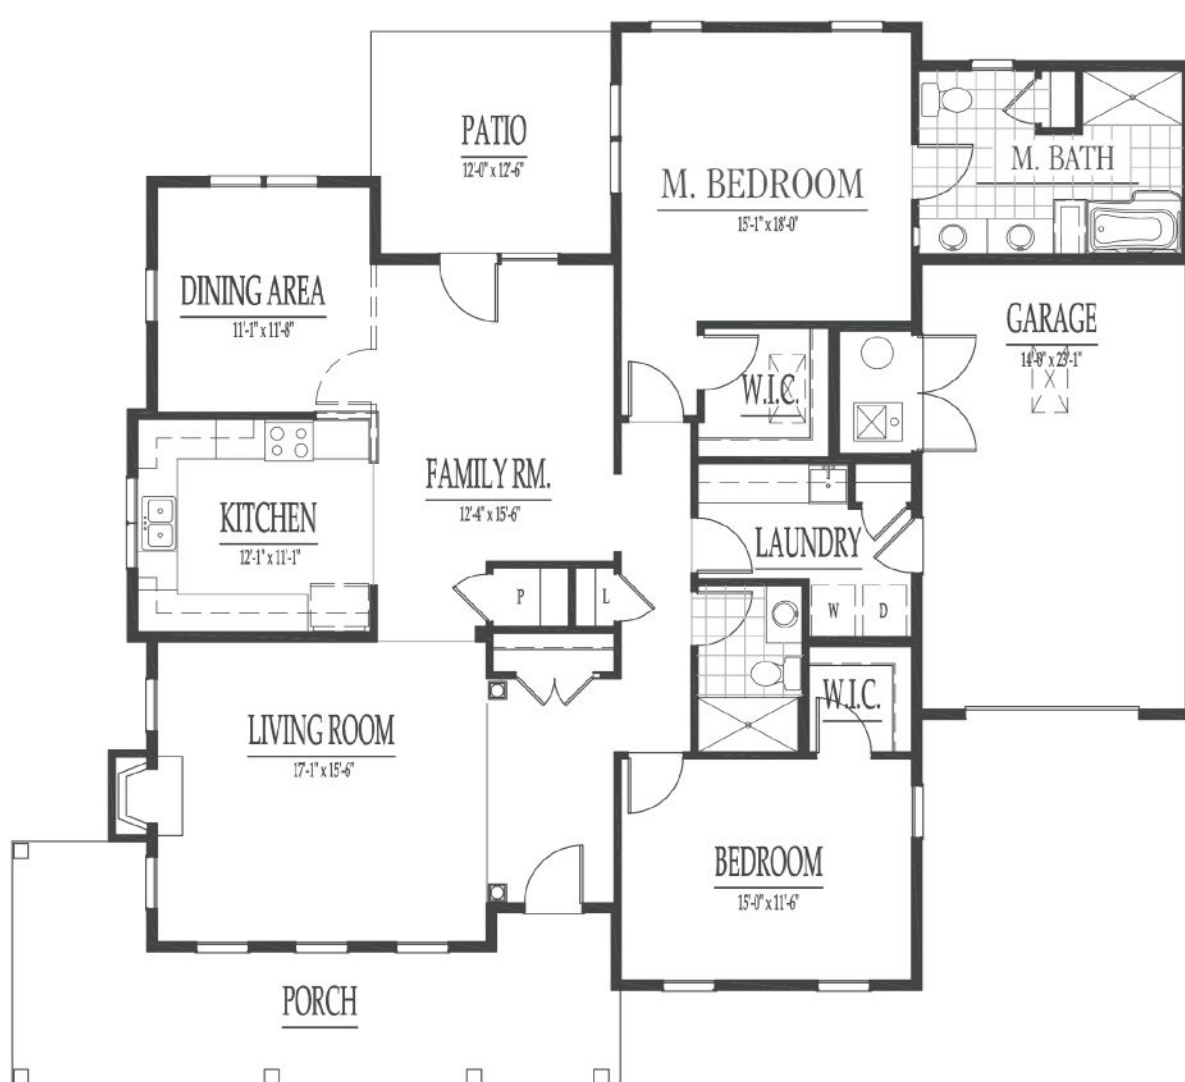

The Woodstock Duplex

Duplex Home

2-Bedroom • 2-Bath • 1,860 sq. ft.

9000 Fathers Legacy | Ellicott City, MD 21042 | www.MillersGrant.org | 410-465-2005

Miller's Grant participates with Howard County in the Moderate Income Housing Unit Program. *Actual design, dimensions and square footage may vary.